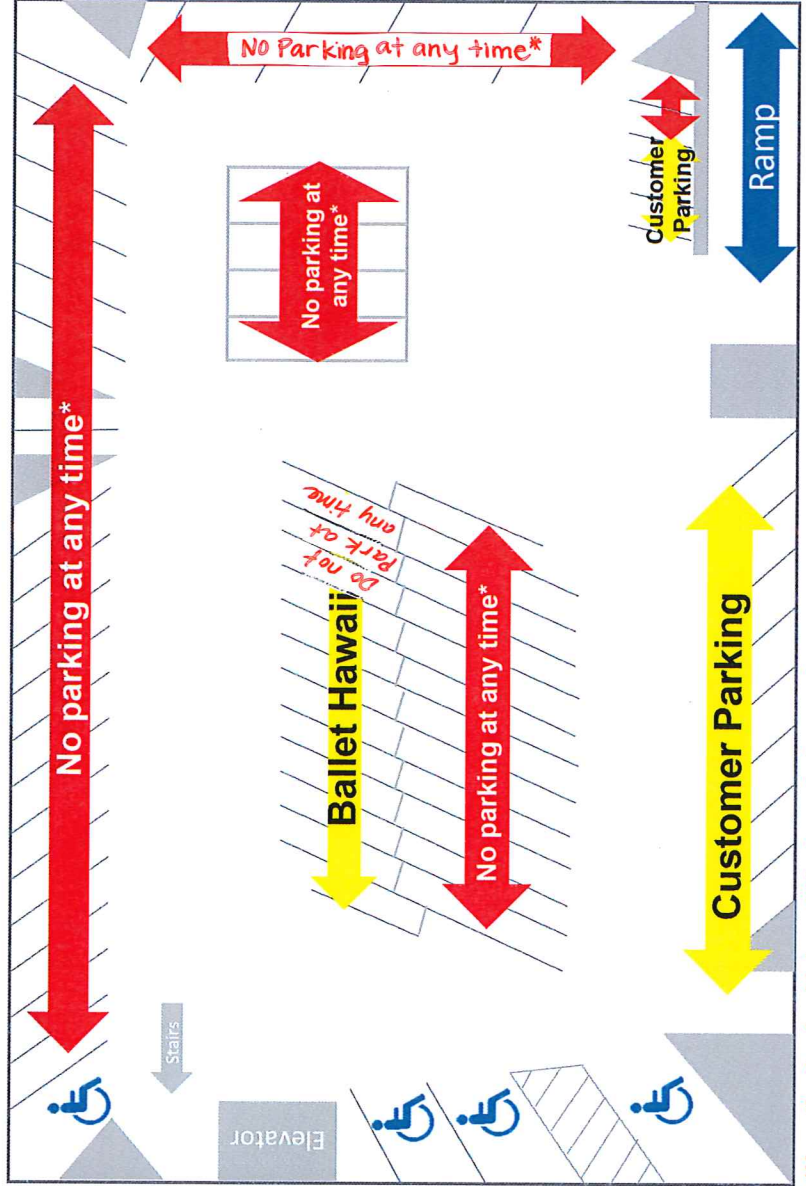

Driveway is considered a two-way traffic area. Always adhere to the "car coming" signals when prompted.

- 1 Take the ramp.
- 2 Take slight right and proceed straight.
- 3 Make a horseshoe turn.
- 4 Take the ramp.
- 5 Proceed to designated stalls.
- 6 Take elevator to first floor. Go through double glass doors. Ballet Hawaii is on your left.

\*Unauthorized vehicles will be towed at owner's expense  
 # Lot opens at 5:00 am and closes at 10:00 pm sharp!