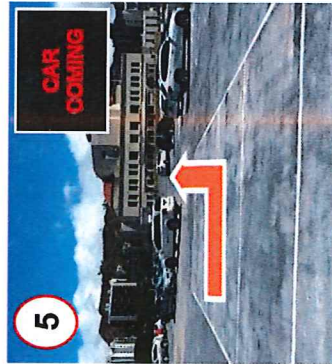

Driveway is considered a two-way traffic area. Always adhere to the "car coming" signals when prompted.

- 1 Take the ramp.
- 2 Take slight right and proceed straight.
- 3 Make a horseshoe turn.
- 4 Take the ramp.
- 5 Proceed to designated stalls.
- 6 Take elevator to first floor. Go through double glass doors. Ballet Hawaii is on your left.

\*Unauthorized vehicles will be towed at owner's expense  
 # Lot opens at 5:00 am and closes at 10:00 pm sharp!