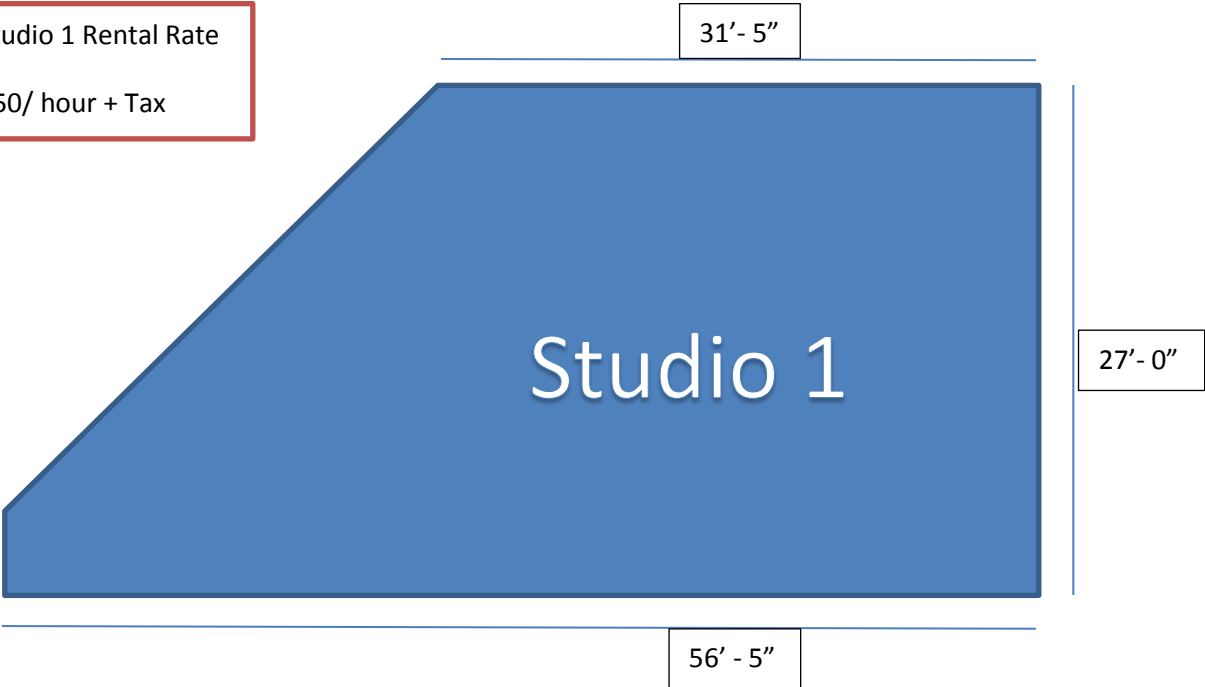

BALLET HAWAII

94-450 Mokuola Street, Suite 301, Waipahu, HI, 96797

All studios have sprung floors cover with marley, wall mounted mirrors, portable barres, sound system, and air conditioning.

Email: Raven@ballethawaii.org

WWW.BALLETHAWAII.ORG

Studio 1 Rental Rate
$50/ hour + Tax