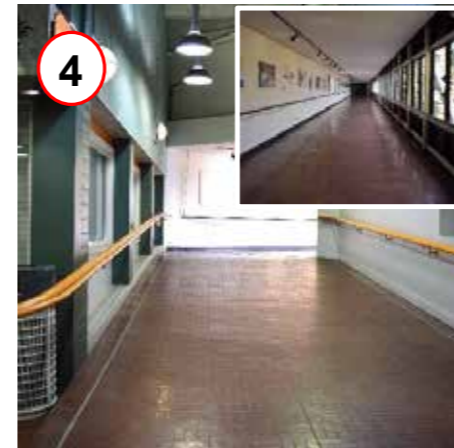

1. 1 Park near the entry of The Dole Cannery (650 Iwilei Road).
2. 2 Take the escalator or stairs to the 2nd floor.
3. 3 Continue straight to the end of building.
4. 4 Walk up the ramp to access the skywalk.
5. 5 Ring doorbell (located on left wall) to notify front desk and unlock glass double doors.
6. 6 Ballet Hawaii will be on your LEFT.