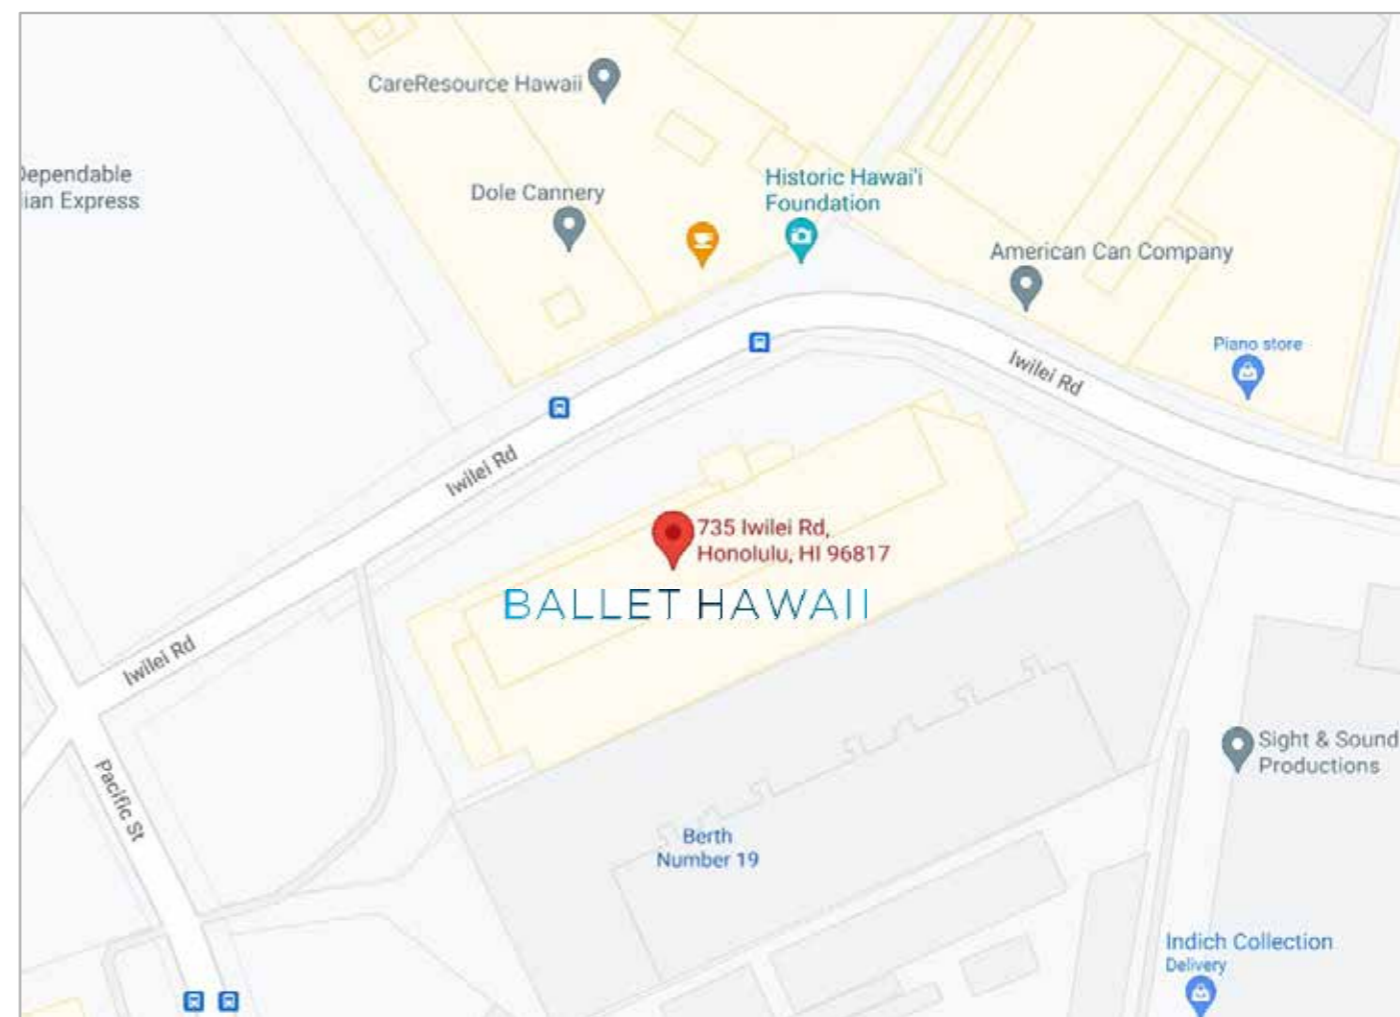

DOLE CANNERY PARKING LOT

- Before 2:00 pm, 2.5hr maximum parking. After 2:00 pm, no maximum time limit.
- No time limit on weekends.
- Back green gates close at 6:30 pm.